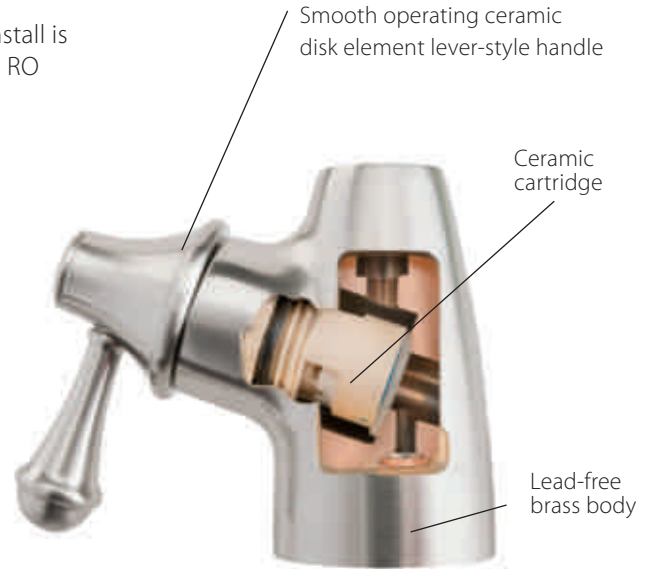

A close-up photograph of a sleek, modern chrome faucet with a high-arched spout, mounted on a stainless steel sink. The faucet is set against a dark, polished countertop. In the background, a blurred kitchen scene is visible, featuring a dining table with blue chairs, framed pictures on the wall, and a hanging light fixture. The Tomlinson logo is positioned in the upper right corner.

# What Is Reverse Osmosis (RO)?

Reverse osmosis is a separation process that utilizes a semipermeable membrane to remove 90% to 99% of the impurities in drinking water.

Just as important as the quality of our faucets' internal construction is our ability to create faucets that enhance the style and function of virtually any kitchen design. Tomlinson offers a variety of styles ranging from Vintage to Ultra Contemporary in an appealing choice of finishes. Since it is the most visible component of a drinking water system, your faucet becomes a statement of your personal style.

## Common Features

Our faucets embody quality from the inside components to the remarkable finishes. Tomlinson RO Faucets feature:

- Certified to NSF/ANSI 61-9 & 372
- Designs complement today's upscale kitchens
- Ten finishes to match any décor
- Lever-style handles
- Protective spout tip design prevents after-drip
- One gallon-per-minute flow
- Internal ceramic disk provides smooth operation
- High-reach neck, approximately 12" (350mm), swivels 360°
- All mounting hardware is included
- Patented modular air gap (U.S. Patent #7,011,106)
- Retrofits most brands
- Two-year warranty